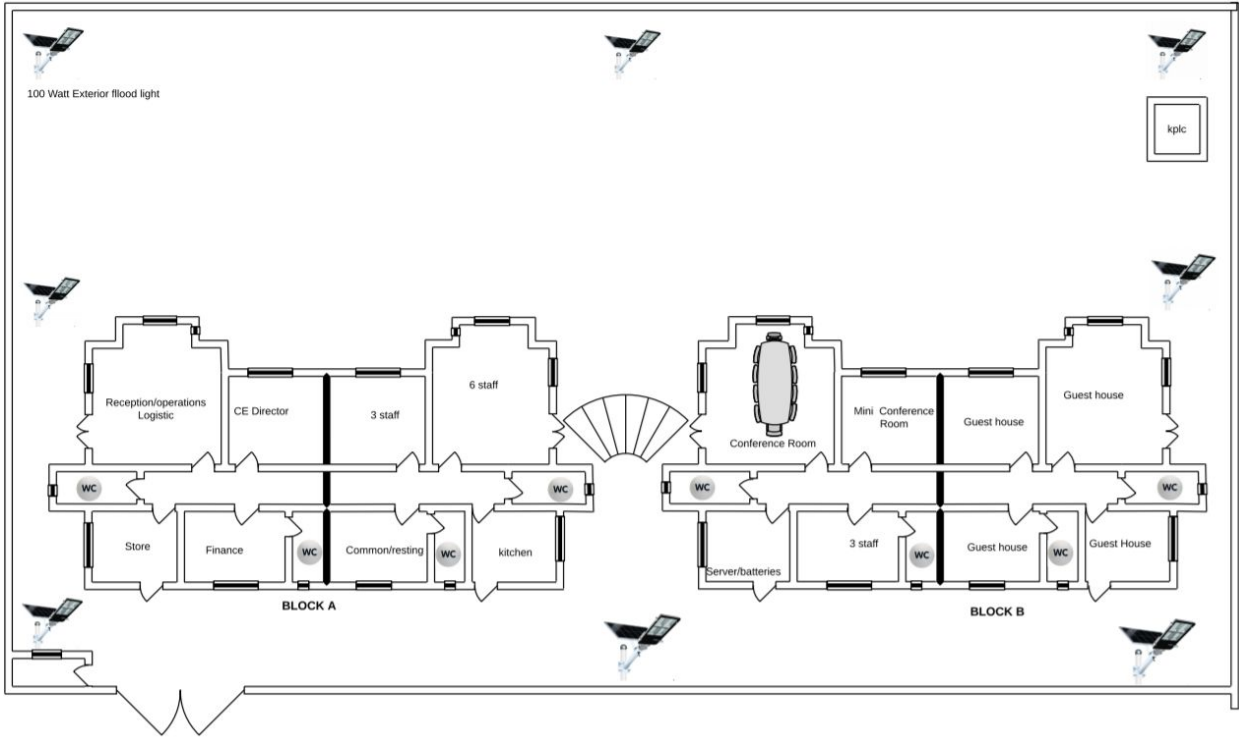

Site Survey

Country: Kenya

Location Region: Samurai

Office name: Mercy Corps Maralal

GPS Coordinates: 1°05'17.6"N 36°41'25.9"E

Size: 900 SQ meter

Staff: 40 staff members and an average of 10 members of the community per day. In instances where conferences are held, the number of people can be 100

Load profile

Below is an indication of the appliances to be powered by the solar system:

Appliances	Quantity	Power	Hours of usage per day
Computers	40	65W each	3 charging hours
Printers	4	345W each	8
Network equipment	4	90W each	24
Refrigerators	2	220W each	24
Microwaves	2	1700W each	3.5 (40 people * 5 mins each/day)
Instant water heaters	8	3000W	1
Mobile phone devices	40	5W each	4
Interior lights	40	50W each	8
Exterior lights*	18	100W each	12
Water pumps	2	370W each	2
Water Dispenser	2	1300W each	8
Ceiling Fan	10	70W each	6

*replace with 8 x standalone solar lights

Office layout*

*All four buildings will be used as an office (no guesthouse)